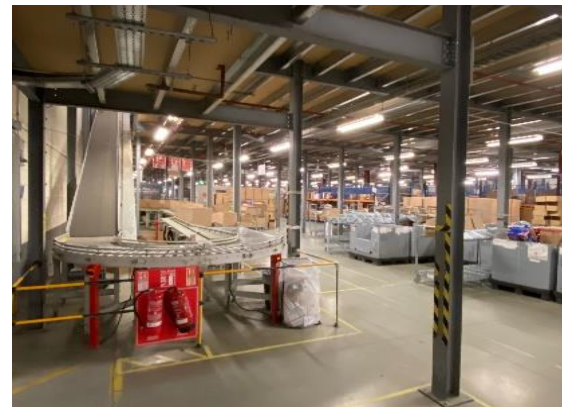

SITE SPECIFICATION

- **Location** – East Midlands
- **Site Size** – 744,257 Sq. Ft.
- **Status** - Non-Bonded Warehouse
- **Accreditations** – ROSPA GOLD Award
- **Parking** – 403 on-site parking spaces, Trailer and container parking available
- **Headcount** – 1000+ on site staff
- **Facility** –
 - 2 x outbuildings (2 x 5k).
 - 47 docks
 - MHE available, 5 Reach trucks, 2 Counter balance, 2 LLOPs & 2x Lidding & Label Machines