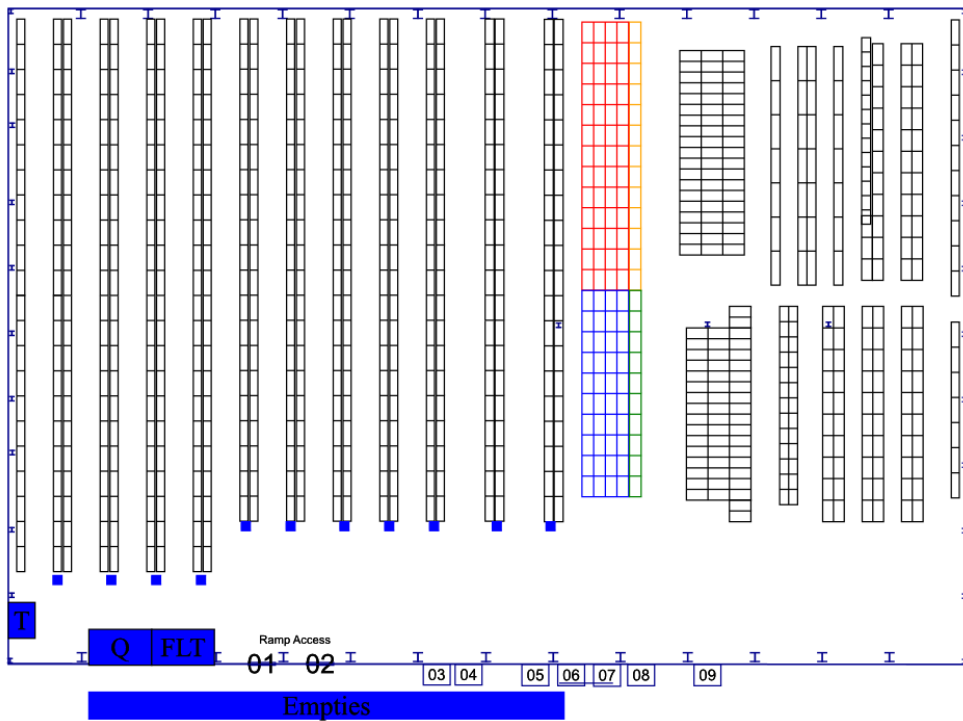

Tamworth – Site Features