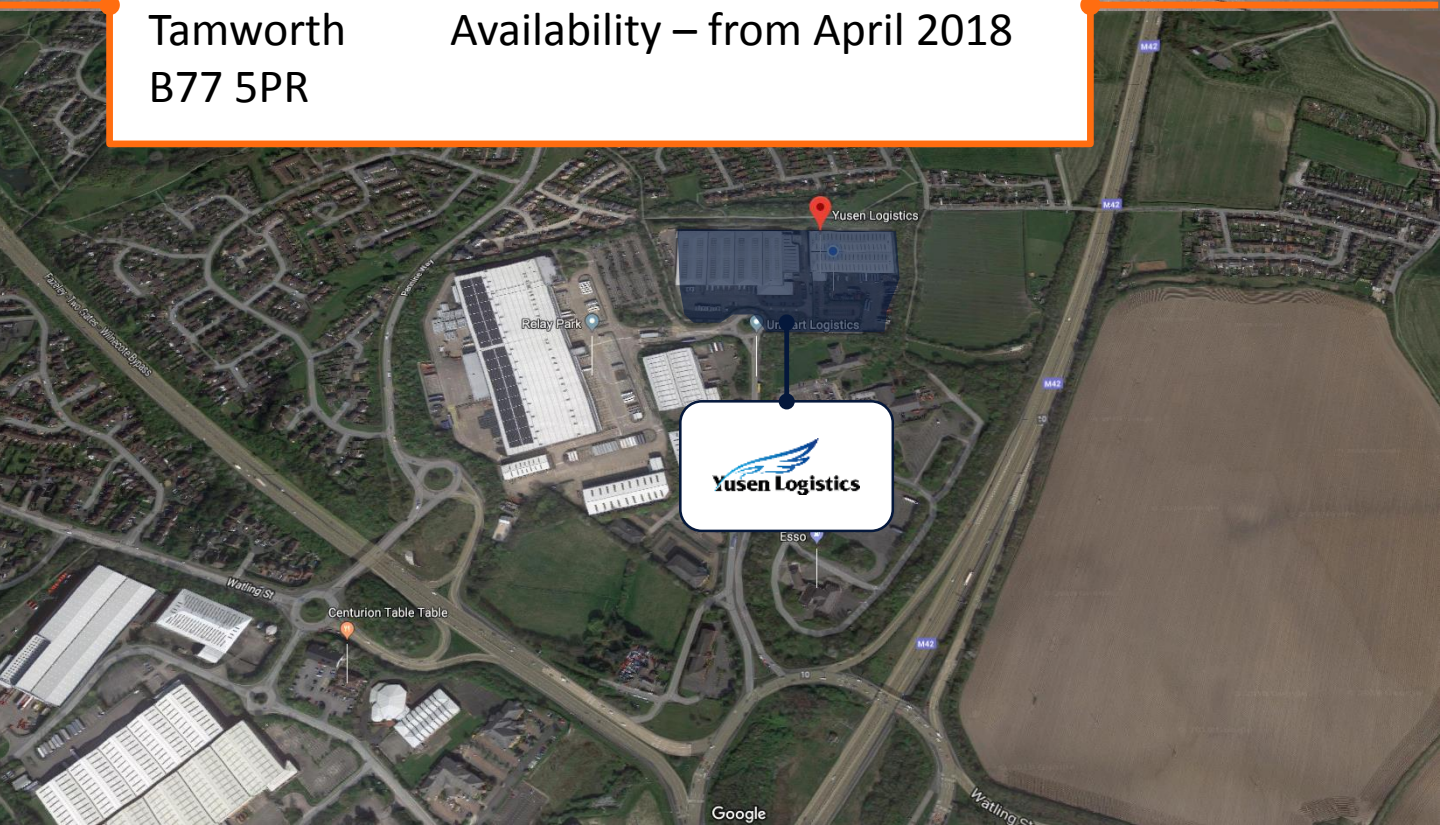

# Yusen Logistics Tamworth

INSIGHT INTO ACTION

Relay Drive  
Wilnecote  
Tamworth  
B77 5PR

80,700 sq ft  
2 mins from J10 of the M42  
Availability – from April 2018

### Site Location

- Based at Relay Park, Tamworth
- Strategically well located at Junction 10 of the M42 motorway
- 40k sq ft available April 2018
- A further 40k sq ft available August 2018
- High quality warehousing
- Close proximity to majority of parcel hubs, to allow later cut-off times
- Dock Levellers and ground level access
- Configurable layout
- Well established and experienced workforce